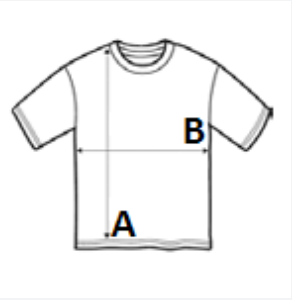

MAIN FEATURES:

- Plain cotton jersey hooded t-shirt
- Complies with EN71 regulations
- Not suitable for children under 36 months
- Fabric Weight: 160gsm
- Fabric Description: Single Jersey
- Sizes: Medium | Large
- Wash Care: Hand wash
- Certifications: OEKOTEX, BSCI, SEDEX, EN071

TARIFF CODE: **61102099**

COUNTRY OF ORIGIN
Bangladesh

SIZE SPECIFICATION (CM)

	L
Pcs./📦	144
Body Length (A)	15.00
Chest Width (B)	9.75

COLORS:

■ Red