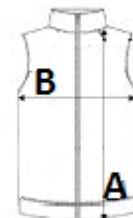

Padding: 100% down-effect polyester

Water-repellent

Style

V-neck

Front opening with 5 press studs

2 front pockets

"In bag" folding system with stoppers

TARIFF CODE: 62014010

COUNTRY OF ORIGIN

China

amfori © BSCI

SIZE SPECIFICATION (CM)

| | S | M | L | XL | 2XL | 3XL |
|-----------------|-------|-------|-------|-------|-------|-------|
| Pcs./📦 | 10 | 10 | 10 | 10 | 10 | 10 |
| Body Length (A) | 68.00 | 69.00 | 70.00 | 71.00 | 72.00 | 73.00 |
| Chest Width (B) | 52.00 | 55.00 | 58.00 | 61.00 | 64.00 | 67.00 |