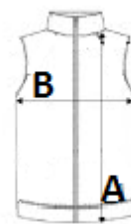

Padding: 100% down-effect polyester

Water-repellent

Style

V-neck

Front opening with 5 press studs

2 front pockets

"In bag" folding system with stoppers

TARIFF CODE: **62014010**

COUNTRY OF ORIGIN

Chinaamfori  BSCI

SIZE SPECIFICATION (CM)

	S	M	L	XL	2XL	3XL
Pcs./📦	10	10	10	10	10	10
Body Length (A)	68.00	69.00	70.00	71.00	72.00	73.00
Chest Width (B)	52.00	55.00	58.00	61.00	64.00	67.00