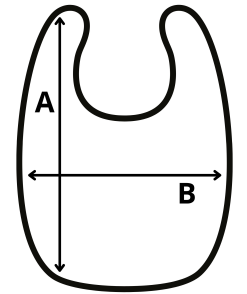

#### SUGGESTED DECORATION

Embroidery

#### SIZE SPECIFICATION (CM)

	U
Pcs./☐	250
Length (A)	34.00
Width (B)	22.00