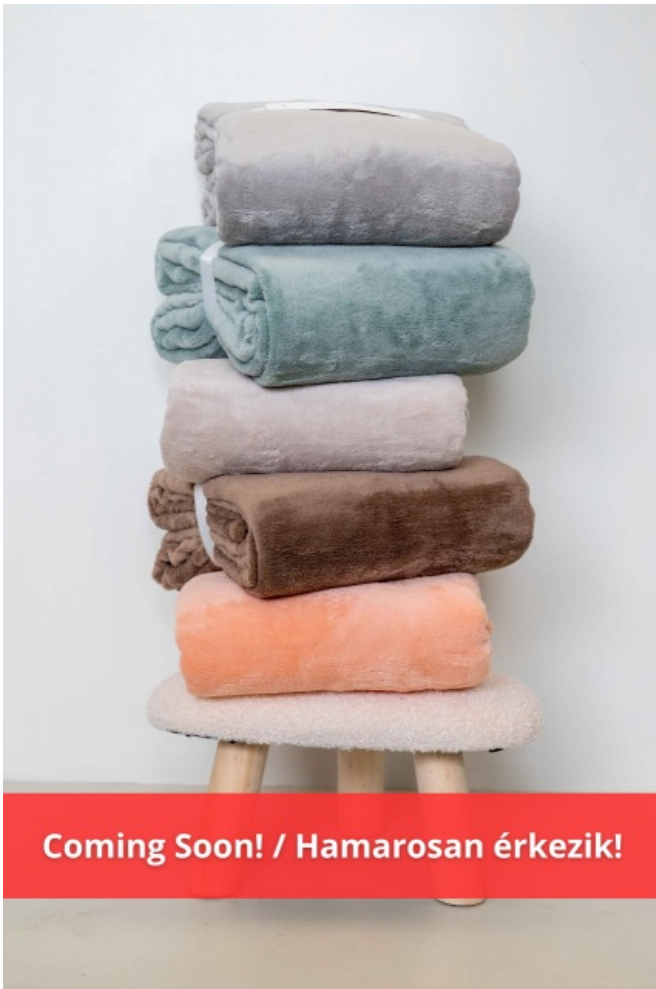

**OLCF280 OLIMA CORAL FLEECE BLANKET** **New****OLIMA**<sup>®</sup>**MAIN FEATURES**280 g/m<sup>2</sup>

100% polyester coral fleece blanket

Ultra-soft with supreme comfort

Tear-away label

Comes with brandable packaging - printable gift card and ribbon

2026 : p. 480

**Coming Soon! / Hamarosan érkezik!****SIZE SPECIFICATION (CM)**

	<b>U</b>
<b>Pcs./</b>	20
<b>Length (A)</b>	180
<b>Width (B)</b>	130

**COLORS:**

Deep Ocean	Denim	Himalayan Salt	Pale Seafoam	Charcoal Grey	Midnight
Silver	Stone	Taupe			