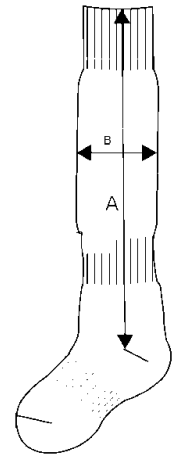

PROACT.[®]

Washable at 30°C

2026 : p. 332
2025 : p. 300

MAIN FEATURES:

- 95% polyester / 3% elastodiene / 2% elastane
- Elasticated and contrasting upper
- Anti-slip elastic ring at the ankle
- Terry cushion sole
- The unit price is for 1 pair of socks

TARIFF CODE: **61159699**

COUNTRY OF ORIGIN
China

SIZE SPECIFICATION (CM)

	27/30	31/34	35/38	39/42	43/46	47/50
Pcs./📦	60	60	60	60	60	60
Length (A)	32,00	36,50	41,00	47,00	51,00	55,00
Width (B)	9,00	9,00	9,50	10,50	11,00	11,50