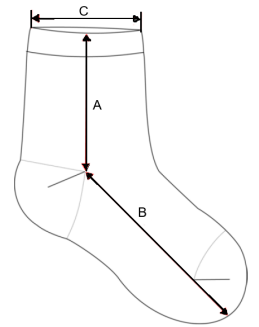

## SIZE SPECIFICATION (CM)

	35/38	39/42	43/46
Pcs./☐	200	200	200
Sock height from top edge to heel (A)	3,00	4,00	5,00
Feet length from heel to sock extremity (B)	17,00	19,00	21,00
Sock opening width (relaxed) (C)	7,50	8,00	8,50