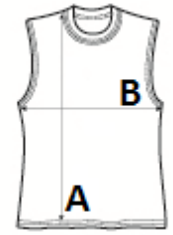

100% polyester

Mesh knit

2 stitched layers - 90 gsm each

TARIFF CODE: 61143000

COUNTRY OF ORIGIN

India, Bangladesh, Pakistan

SIZE SPECIFICATION (CM)

	S/M	L/XL	2XL/3XL
Pcs./📦	50	50	50
Body Length (A)	67.00	71.00	75.00
Chest Width (B)	53.00	59.00	65.00