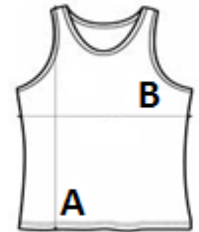

PROACT.®

90 g/m² 100% Polyester Washable at 30°C

2026 : p. 320
2025 : p. 290

MAIN FEATURES:
100% polyester
Mesh knit
Twin needle finishing at the hem

TARIFF CODE: 61143000

SUGGESTED DECORATION
Sublimation

COUNTRY OF ORIGIN
India, Bangladesh, Pakistan

SIZE SPECIFICATION (CM)

	S/M	L/XL	2XL/3XL
Pcs./📦	50	50	50
Body Length (A)	67.00	71.00	75.00
Chest Width (B)	53.00	59.00	65.00

COLORS:

- Black
- Sporty Sky Blue
- Sporty Royal Blue
- Sporty Navy
- Fluorescent Green
- Spicy Orange
- Fluorescent Pink
- Sporty Purple
- Sporty Red
- White
- Fluorescent Yellow