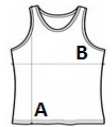

**PA043** MULTI-SPORTS LIGHT MESH BIB**PROACT.**<sup>®</sup>**MAIN FEATURES**

90 g/m<sup>2</sup>  
 100% polyester  
 Mesh knit  
 Twin needle finishing at the hem

**Suggested Decoration:**

Sublimation

**Country Of Origin:**

India, Bangladesh, Pakistan

2026 : p. 320

2025 : p. 290

**SIZE SPECIFICATION (CM)**

	<b>S/M</b>	<b>L/XL</b>	<b>2XL/3XL</b>
<b>Pcs./</b>	50	50	50
<b>Body Length (A)</b>	67	71	75
<b>Chest Width (B)</b>	53	59	65

**COLORS:**

Black	Fluorescent Green	Fluorescent Pink	Fluorescent Yellow	Spicy Orange	Sporty Navy
Sporty Purple	Sporty Red	Sporty Royal Blue	Sporty Sky Blue	White	