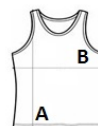

PA046 KID'S REVERSIBLE RUGBY BIB**PROACT.**[®]**MAIN FEATURES**160 g/m²

100% polyester

2 stitched layers 160 g/m² each

Contrasting reinforced elasticated binding at neck, armholes and hem for better resistance to contact training

Country Of Origin:

Bangladesh, Pakistan

2026 : p. 452

2025 : p. 382

**SIZE SPECIFICATION (CM)**

	6/10	10/14
Pcs./	50	50
Body Length (A)	49.75	59.75
Chest Width (B)	38	44

**COLORS:**

■ Lime/Spicy Orange
 ■ Sporty Navy/White
 ■ Sporty Red/Sporty Yellow
 ■ Sporty Royal Blue/Green