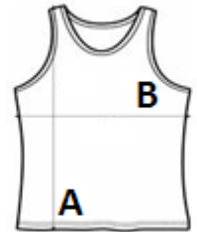

## MAIN FEATURES:

100% polyester

Mesh knit

2 stitched layers: 90 gsm each

TARIFF CODE: **61143000**

## SIZE SPECIFICATION (CM)

	6/10	10/14
Pcs./📦	50	50
Body Length (A)	50.00	60.00
Chest Width (B)	38.00	44.00