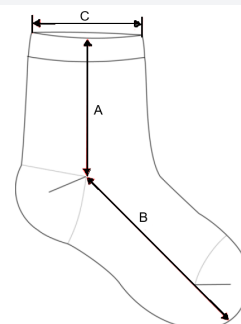

TARIFF CODE: **61159500**

COUNTRY OF ORIGIN

China

SIZE SPECIFICATION (CM)

	35/38	39/42	43/46
Pcs./☐	100	100	100
Sock height from top edge to heel (A)	22,00	23,00	24,00
Feet length from heel to sock extremity (B)	17,00	19,00	21,00
Sock opening width (relaxed) (C)	8,50	9,00	9,50