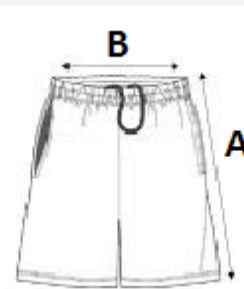

Stretchy fabric

Ultra-comfortable elasticated belt and flat drawstring

Small inner pocket on right belt

2 open side slits and twin-needle finish on hem

Detachable brand label

TARIFF CODE: **62046390**

COUNTRY OF ORIGIN

China

SIZE SPECIFICATION (CM)

	S	M	L	XL	2XL
Pcs./📦	50	50	50	50	50
Waist Width (B)	34,00	36,00	38,00	41,00	44,00
Outseam (A)	40,00	40,75	41,50	42,25	43,00

COLORS:

■ Black