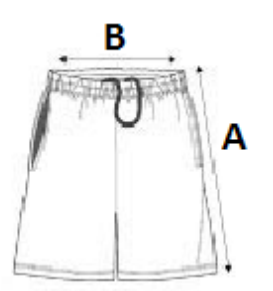

TARIFF CODE: 62046390

SUGGESTED DECORATION

Sublimation

COUNTRY OF ORIGIN

China, Bangladesh, Ethiopia

SIZE SPECIFICATION (CM)

	XS	S	M	L	XL	2XL	3XL
Pcs./📦	25	25	25	25	25	25	25
Waist Width (B)	29.00	30.00	32.00	35.00	38.00	42.00	46.00
Outseam (A)	43.00	45.00	47.00	49.00	50.00	52.00	54.00
Hip Width (C)	47.30	50.20	53.10	56.00	58.90	62.65	66.45