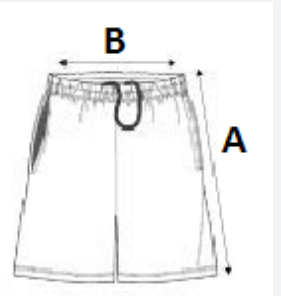

PROACT.®

150 g/m² 100% Polyester Washable at 30°C

MAIN FEATURES:

- 100% polyester
- Elasticated waist with drawcord
- Contrast piping at the front and back
- Twin needle finishing at the hem

TARIFF CODE: 61046300

SUGGESTED DECORATION
Sublimation

COUNTRY OF ORIGIN
China

SIZE SPECIFICATION (CM)

	XS	S	M	L	XL
Pcs./📦	25	25	25	25	25
Waist Width (B)	31.00	33.00	35.00	37.00	39.00
Outseam (A)	55.00	56.00	58.00	59.00	61.00
Hip Width (C)	50.00	53.00	56.00	59.00	62.00