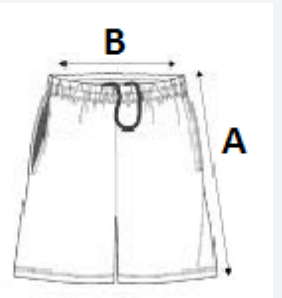

PROACT.®

150 g/m<sup>2</sup> 100% Polyester Washable at 30°C

MAIN FEATURES:

- 100% polyester
- Elasticated waist with drawcord
- Contrast piping at the front and back
- Twin needle finishing at the hem

TARIFF CODE: 61046300

SUGGESTED DECORATION  
Sublimation

COUNTRY OF ORIGIN  
China

SIZE SPECIFICATION (CM)

	S	M	L
Pcs./📦	25	25	25
Waist Width (B)	33.00	35.00	37.00
Outseam (A)	56.00	58.00	59.00
Hip Width (C)	53.00	56.00	59.00