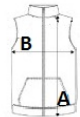

SIZE SPECIFICATION (CM)

	XS	S	M	L	XL	2XL	3XL
Pcs./📦	15	15	15	15	15	15	15
Body Length (A)	69.50	71.50	73.50	75.50	77.50	79.50	81.50
Chest Width (B)	51	54	57	60	63	66	69

COLORS:

Black

Navy