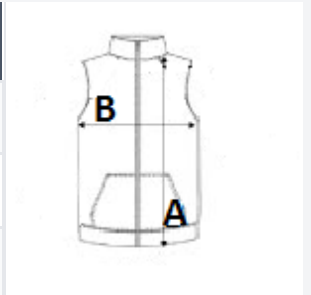

TARIFF CODE: 62024010

COUNTRY OF ORIGIN

China

SIZE SPECIFICATION (CM)

	6/8	8/10	10/12	12/14
Pcs./📦	15	15	15	15
Body Length (A)	47.50	53.00	57.50	62.50
Chest Width (B)	39.50	42.50	45.50	48.50

COLORS:

■ Black