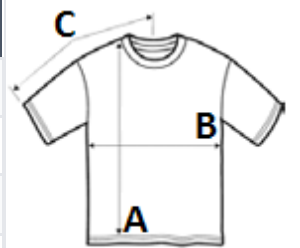

PROACT.®

135 g/m²

100% Polyester

Side seam

Washable at 40°C

2026 : p. 319
2025 : p. 290

MAIN FEATURES:

- 100% polyester interlock
- Taped V-neck
- Set-in sleeves
- Contrasting chest yokes, neck and cuffs
(Example of branding, sold blank)

TARIFF CODE: 61099020

SUGGESTED DECORATION
Sublimation

COUNTRY OF ORIGIN
Bangladesh, Pakistan

SIZE SPECIFICATION (CM)

	S	M	L	XL	2XL	3XL
Pcs./📦	50	50	50	50	50	50
Body Length (A)	71.00	73.00	75.00	77.00	79.00	81.00
Chest Width (B)	50.00	53.00	56.00	59.00	62.00	65.00
Sleeve Length (C)	22.50	23.25	24.00	24.75	25.50	26.25