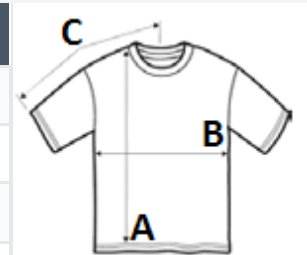

PROACT.®

135 g/m²

100% Polyester

Side seam

Washable at 40°C

2026 : p. 319
2025 : p. 290

MAIN FEATURES:

100% polyester interlock
Taped V-neck
Set-in sleeves
Contrasting chest yokes, neck and cuffs
(Example of branding, sold blank)

TARIFF CODE: 61099020

SUGGESTED DECORATION

Sublimation

COUNTRY OF ORIGIN

Bangladesh, Pakistan

SIZE SPECIFICATION (CM)

	S	M	L	XL	2XL	3XL
Pcs./📦	50	50	50	50	50	50
Body Length (A)	71.00	73.00	75.00	77.00	79.00	81.00
Chest Width (B)	50.00	53.00	56.00	59.00	62.00	65.00
Sleeve Length (C)	22.50	23.25	24.00	24.75	25.50	26.25