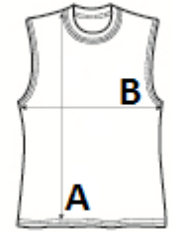

TARIFF CODE: 61099020

SUGGESTED DECORATION

Sublimation

COUNTRY OF ORIGIN

China, Bangladesh, Ethiopia

SIZE SPECIFICATION (CM)

	XS	S	M	L	XL	2XL	3XL
Pcs./📦	50	50	50	50	50	50	50
Body Length (A)	68.00	70.00	72.00	74.00	76.00	78.00	80.00
Chest Width (B)	44.00	47.00	50.00	53.00	56.00	59.00	62.00