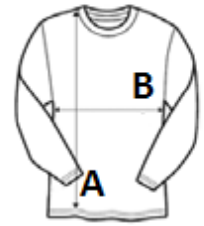

## MAIN FEATURES:

- 100% polyester
- Quick-drying lightweight fabric
- Crew neck with neck tape
- Twin needle finishing at the neck, cuffs and hem

TARIFF CODE: 61099020

## SIZE SPECIFICATION (CM)

	S	M	L	XL	2XL
Pcs./📦	25	25	25	25	25
Body Length (A)	68.75	70.75	72.75	74.75	77.50
Chest Width (B)	48.00	51.00	54.00	57.00	61.00
Sleeve Length (C)	61.00	63.00	65.00	67.00	69.25