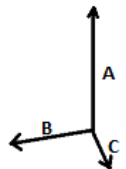

2 side pockets

Card holder

The rigid bottom comes with the backpack

42L

**Certifications:****Country Of Origin:**

China

 2026 : p. 562

 2025 : p. 480

**SIZE SPECIFICATION (CM)**

	<b>U</b>
<b>Pcs./</b> 	5
<b>Height (A)</b>	48
<b>Width (B)</b>	36
<b>Depth (C)</b>	24

**COLORS:**

 Black

 Navy

 Red

 Royal Blue