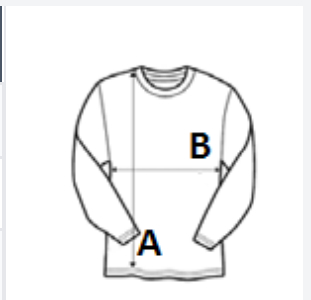

Features

Comes with Black removable studs

Mandarin collar

Ten hole wrap over fastening

Turn back split cuff

Easy care

TARIFF CODE: **62113310**

SUGGESTED DECORATION

Embroidery, Heat transfer, Screen printing

COUNTRY OF ORIGIN

China, Bangladesh

SIZE SPECIFICATION (CM)

	XS	S	M	L	XL	2XL	3XL	4XL
Pcs./📦	24	24	24	24	24	24	24	24
Body Length (A)	76.00	76.00	76.00	76.00	76.00	76.00	76.00	76.00
Chest Width (B)	46.00	50.00	54.00	58.00	62.00	66.00	70.00	74.00

COLORS:

Black

White