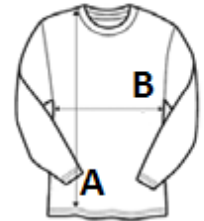

Features

Comes with Black removable studs

Mandarin collar

Ten hole wrap over fastening

Turn back split cuff

Easy care

TARIFF CODE: 62113310

SUGGESTED DECORATION

Embroidery, Heat transfer, Screen printing

COUNTRY OF ORIGIN

China, Bangladesh

SIZE SPECIFICATION (CM)

	XS	S	M	L	XL	2XL	3XL	4XL
Pcs./📦	24	24	24	24	24	24	24	24
Body Length (A)	76.00	76.00	76.00	76.00	76.00	76.00	76.00	76.00
Chest Width (B)	46.00	50.00	54.00	58.00	62.00	66.00	70.00	74.00