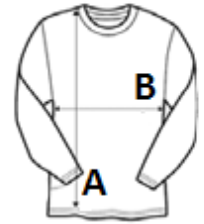

## MAIN FEATURES:

**Fabric**55% Cotton, 45% Acrylic  
12 gauge knit**Features**Fine knit  
Crew neck styling  
Ribbed knit detail  
Easy care

TARIFF CODE: 61102091

## SIZE SPECIFICATION (CM)

	S	M	L	XL	2XL	3XL	4XL
Pcs./📦	12	12	12	12	12	12	12
Body Length (A)	65.00	67.00	69.00	71.00	73.00	75.00	77.00
Chest Width (B)	50.00	53.00	56.00	59.00	62.00	67.00	81.00