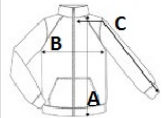

Country Of Origin:

Myanmar

Wash dark colours separately

SIZE SPECIFICATION (CM)

	S	M	L	XL	2XL	3XL
Pcs./📦	8	8	8	8	8	8
Body Length (A)	70	70	72,5	72,5	75	75
Chest Width (B)	54	57	60	63	66	70
Sleeve Length (C)	67	68	69	70	71	72