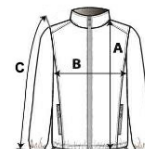

Welded seam detail

Highly windproof

Warmloft performance technology insulation

Special Features

Insulated grown on hood

Stretch binding to hood opening, cuffs and hem

2 zipped lower pockets

Easily compressible

Suggested Decoration:

Embroidery, Heat transfer, Screen printing

Country Of Origin:

China

SIZE SPECIFICATION (CM)

	S	M	L	XL	2XL	3XL
Pcs./📦	8	8	8	8	8	8
Body Length (A)	72,5	72,5	75	75	77,5	77,5
Chest Width (B)	54	58	62	66	71	75
Sleeve Length (C)	67	68	69	70	71	72