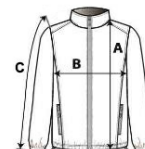

SIZE SPECIFICATION (CM)

	2XL	3XL
Pcs./📦	8	8
Body Length (A)	73	73
Chest Width (B)	62	64
Sleeve Length (C)	67	67,5