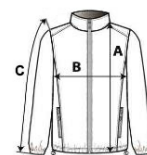

- Lightweight 20d polyamide fabric
- Durable water repellent finish
- Synthetic Warmloft down-touch water repellent insulation
- Grown on hood with adjusters

**Special Features**

- 2 zipped lower pockets
- Hidden elastication at cuff
- Adjustable shockcord hem

**Battery not included**

**Suggested Decoration:**

Embroidery, Heat transfer, Screen printing

**Country Of Origin:**

China

**SIZE SPECIFICATION (CM)**

	S	M	L	XL	2XL
<b>Pcs./</b>	8	8	8	8	8
<b>Body Length (A)</b>	70	70	72.50	72.50	75
<b>Chest Width (B)</b>	54	58	62	66	71
<b>Sleeve Length (C)</b>	66	67	68	69	70