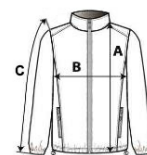

- Lightweight 20d polyamide fabric
- Durable water repellent finish
- Synthetic Warmloft down-touch water repellent insulation
- Grown on hood with adjusters

Special Features

- 2 zipped lower pockets
- Hidden elasticsation at cuff
- Adjustable shockcord hem

Battery not included

Suggested Decoration:

Embroidery, Heat transfer, Screen printing

Country Of Origin:

China

SIZE SPECIFICATION (CM)

	S	M	L	XL	2XL
Pcs./	8	8	8	8	8
Body Length (A)	70	70	72.50	72.50	75
Chest Width (B)	54	58	62	66	71
Sleeve Length (C)	66	67	68	69	70