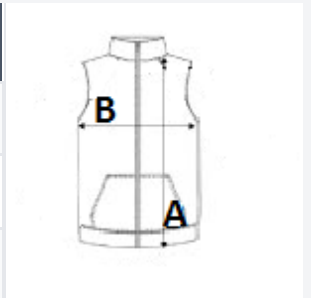

Inside pocket

Concealed zip entrance in lining for embroidery access

This product has no external logo branding

TARIFF CODE: 62024010

SUGGESTED DECORATION

Embroidery, Screen printing, Heat transfer, DTG

COUNTRY OF ORIGIN

Bangladesh

SIZE SPECIFICATION (CM)

	XS	S	M	L	XL	2XL	3XL
Pcs./☐	12	12	12	12	12	12	12
Body Length (A)	63.00	65.50	65.50	68.00	68.00	70.50	70.50
Chest Width (B)	48.00	50.10	52.50	55.00	57.50	61.25	63.75

COLORS: