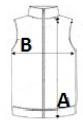

SIZE SPECIFICATION (CM)

	S	M	L	XL	2XL	3XL
Pcs./	12	12	12	12	12	12
Body Length (A)	65	65	67,5	67,5	70	70
Chest Width (B)	49,5	51,5	54	56,5	60	63