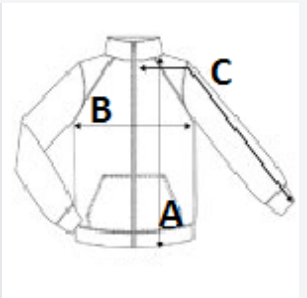

280 series anti-pill Symmetry fleece

Special Features

Interactive

Fleece cuffs

2 zipped lower pockets

Adjustable shockcord hem

May have slight color differences between Glowlight coloured products

TARIFF CODE: 61023090

COUNTRY OF ORIGIN

Bangladesh

SIZE SPECIFICATION (CM)

	XXS	XS	S	M	L	XL	2XL	3XL	4XL	5XL	6XL
Pcs./📦	16	16	16	16	16	16	16	16	16	16	16
Body Length (A)	0.00	67.00	69.00	71.00	74.00	74.00	76.00	76.00	78.00	78.00	0.00
Chest Width (B)	0.00	55.00	57.00	60.00	62.00	65.00	69.00	72.00	74.00	76.00	0.00
Sleeve Length (C)	0.00	75.00	77.00	79.00	80.00	81.00	83.00	84.00	85.00	86.00	0.00