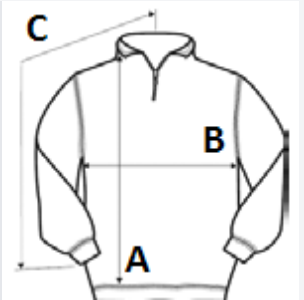

TARIFF CODE: 61023090

COUNTRY OF ORIGIN

Bangladesh

SIZE SPECIFICATION (CM)

	XS
Pcs./📦	16
Body Length (A)	0.00
Chest Width (B)	0.00
Sleeve Length (C)	0.00

COLORS:

■ Black

■ Dark Navy