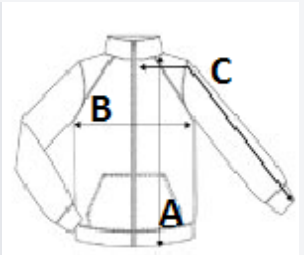

Adjustable shockcord hem

Made using recycled materials

TARIFF CODE: 61023090

COUNTRY OF ORIGIN

Bangladesh

SIZE SPECIFICATION (CM)

	XS	S	M	L	XL	2XL	3XL	4XL
Pcs./📦	16	16	16	16	16	16	16	16
Body Length (A)	0.00	66.00	69.00	71.00	71.00	74.00	74.00	76.00
Chest Width (B)	0.00	51.50	55.50	59.50	63.50	68.50	72.50	75.00
Sleeve Length (C)	0.00	63.00	64.00	65.00	66.00	67.00	68.00	69.00