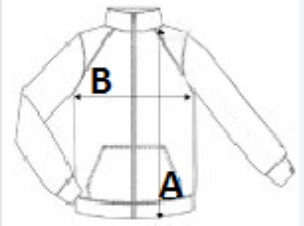

100% polyester marl knit effect fleece
 220gsm 1 side anti-pill Symmetry fleece
 Super soft handle
 Quick drying

Special Features

Chin guard
 2 zipped lower pockets
 Self fabric cuffs
 This product has no external logo branding

TARIFF CODE: 61023090

COUNTRY OF ORIGIN

Bangladesh

SIZE SPECIFICATION (CM)

	S	M
Pcs./📦	16	16
Body Length (A)	63.00	63.50
Chest Width (B)	48.00	50.00
Sleeve Length (C)	63.00	63.50

COLORS:

■ Seal Grey Marl