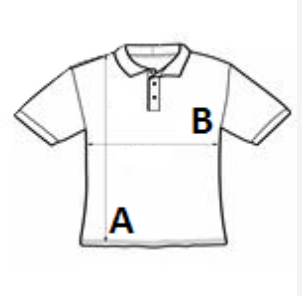

## Special Features

Rib collar and cuffs

3 button placket with dyed to match buttons

Wash dark colours separately

TARIFF CODE: 61052010

## SIZE SPECIFICATION (CM)

	XS	S	M	L	XL	2XL	3XL
Pcs./📦	24	24	24	24	24	24	24
Body Length (A)	67.00	69.00	71.00	73.00	74.00	76.00	77.00
Chest Width (B)	47.00	50.00	53.00	57.00	61.00	66.00	70.00
Sleeve Length (C)	22.50	23.00	23.50	24.00	24.50	25.00	25.50