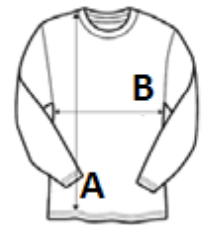

Recycled polyester

Special Features

Good wicking performance

Long sleeved

TARIFF CODE: **62046318**

SUGGESTED DECORATION

Embroidery, Heat transfer, Screen printing

COUNTRY OF ORIGIN

Bangladesh

SIZE SPECIFICATION (CM)

	S	M	L	XL	2XL	3XL
Pcs./📦	24	24	24	24	24	24
Body Length (A)	67.00	69.00	71.00	72.00	74.00	75.00
Chest Width (B)	42.50	45.00	47.50	50.00	52.50	55.00

COLORS:

■ Black