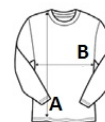

SIZE SPECIFICATION (CM)

	S	M	L	XL	2XL	3XL
Pcs./	24	24	24	24	24	24
Body Length (A)	67	69	71	72	74	75
Chest Width (B)	42.50	45	47.50	50	52.50	55