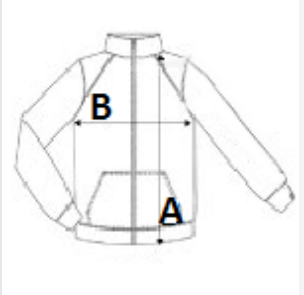

Full zip design

Quick drying

Stretch fit

Fabric made from at least 95% recycled materials

TARIFF CODE: **61013090**

COUNTRY OF ORIGIN

Bangladesh

SIZE SPECIFICATION (CM)

	S	M	L	XL	2XL	3XL
Pcs./📦	24	24	24	24	24	24
Body Length (A)	69.00	71.00	73.00	74.00	76.00	77.00
Chest Width (B)	50.00	53.00	57.00	61.00	66.00	70.00

COLORS:

 Black

 Navy

 Seal Grey