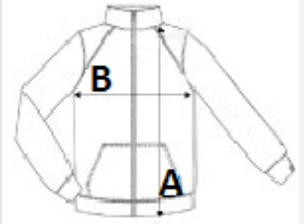

Full zip design

Quick drying

Stretch fit

Fabric made from at least 95% recycled materials

TARIFF CODE: **61013090**

COUNTRY OF ORIGIN

Bangladesh

SIZE SPECIFICATION (CM)

	S	M	L	XL	2XL	3XL
Pcs./📦	24	24	24	24	24	24
Body Length (A)	69.00	71.00	73.00	74.00	76.00	77.00
Chest Width (B)	50.00	53.00	57.00	61.00	66.00	70.00

COLORS:

 Black

 Navy

 Seal Grey