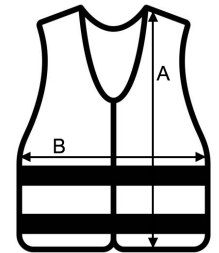

Conforms with ISO EN17353

Hook and loop fastening

TARIFF CODE: **62113390**

SUGGESTED DECORATION

Embroidery, Heat transfer, Screen printing

COUNTRY OF ORIGIN

China

SIZE SPECIFICATION (CM)

	3/4	5/6	7/8	9/10	11/12	32	34
Pcs./📦	50	50	50	50	50	50	50
Body Length (A)	40.00	43.00	46.00	50.00	54.00	58.00	62.00
Chest Width (B)	43.00	44.00	46.00	48.00	50.00	52.00	54.00

COLORS:

■ Fluro Green

■ Fluro Pink