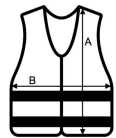

Centre front zip

7 Pockets for added storage.

ID Pocket

2 Radio loops

D-ring attachment

Suggested Decoration:

Embroidery, Heat transfer

Country Of Origin:

China

2026 : p. 303

SIZE SPECIFICATION (CM)

	S	M	L	XL	2XL	3XL
Pcs./📦	50	50	50	50	50	50
A	75	75	75	75	75	75
B	116	120	124	132	136	140

COLORS:

 Orange	 Orange/Navy	 Yellow	 Yellow/Black	 Yellow/Navy	 Yellow/Orange
 Yellow/Royal Blue					