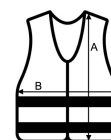

Hook and loop fastening

**Suggested Decoration:**

Embroidery, Heat transfer, Screen printing

**Country Of Origin:**

China

**SIZE SPECIFICATION (CM)**

	<b>3/4</b>	<b>5/6</b>	<b>7/8</b>
<b>Pcs./</b>	50	50	50
<b>Body Length (A)</b>	39	42	46
<b>Chest Width (B)</b>	36	40	44