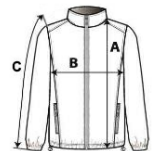

Waterproof Hydrafort 5000 polyester fabric

220 series anti-pill Symmetry fleece lining

Polyester lined sleeves with Thermo-Guard insulation

Fleece lined collar

Taped seams

Special Features

Reflective safety piping to lower pockets and back seam

Concealed hood

Studded stormflap with hook and loop

Elasticated cuffs

2 lower zipped pockets

Inner pocket

Printed name label (all sizes)

Concealed zip entrance in lining for embroidery access

Country Of Origin:

China

SIZE SPECIFICATION (CM)

	3/4	5/6	7/8	9/10	11/12	32	34	36
Pcs./	16	16	16	16	16	16	16	16
Body Length (A)	48	50,5	53	57	61	65	69	0
Chest Width (B)	37	39	42	44,5	47	49	52	0
Sleeve Length (C)	48	52	57	62	67	72	77	0