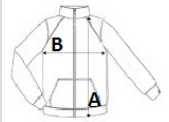

SIZE SPECIFICATION (CM)

	XS	S	M	L	XL	2XL	3XL
Pcs./	16	16	16	16	16	16	16
Body Length (A)	0	76.50	76.50	79	79	81.50	81.50
Chest Width (B)	0	53.50	57.50	61.50	65.50	70.50	74.50
Sleeve Length (C)	0	67	68	69	70	71	72