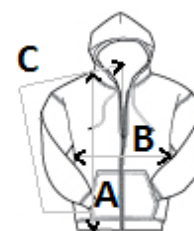

Integral hood  
2 lower welt pockets  
Elasticated cuffs and hem

TARIFF CODE: 62102000

COUNTRY OF ORIGIN

China

SIZE SPECIFICATION (CM)

	S	M	L	XL	2XL	3XL
Pcs./📦	24	24	24	24	24	24
Body Length (A)	68.00	70,5	73.00	73.00	75,5	75,5
Chest Width (B)	51.00	55.00	59.00	63.00	68.00	72.00
Sleeve Length (C)	66,5	68.00	69,5	71.00	72,5	74.00