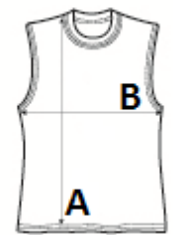

190 g/m<sup>2</sup>

Jersey

Crop

Tear-Away Label

Washable at 40°C

2026 : p. 67

MAIN FEATURES:

Racer shaping on front and back

Cropped length

Stretch fabric

Wash dark colours separately

TARIFF CODE:

61091000

SUGGESTED DECORATION

Embroidery

COUNTRY OF ORIGIN

Bangladesh

SIZE SPECIFICATION (CM)

	XS	S	M	L	XL
Pcs./📦	36	36	36	36	36
Body Length (A)	35.50	37.00	38.50	40.00	41.50
Chest Width (B)	33.00	35.00	37.00	39.00	41.00

COLORS:

■ Black

□ White