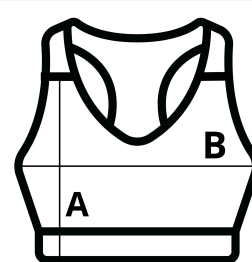

280 g/m²

Polyamide / Elastane

Tubular

Tear-Away Label

Washable at 30°C

MAIN FEATURES:

Racer-back

Seamless knit with light support and shaping

Tear-out label, for easy re-branding

TARIFF CODE: 62121090

COUNTRY OF ORIGIN

China

SIZE SPECIFICATION (CM)

	S	M	L
Pcs./📦	72	72	72
Body Length (A)	31.00	33.00	34.00
Chest Width (B)	32.00	35.00	37.00

COLORS:

■ Black