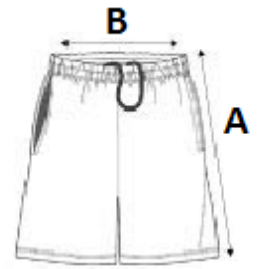

Elasticated waist with drawstring

Reinforced trims

**Our OUTLET Bright Green and Red stock is mixed, including pieces with old model labels (90100) and embroidered legs**

TARIFF CODE: 61034300

SUGGESTED DECORATION

Embroidery, Flex, Heat transfer, Screen printing, Sublimation

COUNTRY OF ORIGIN

China

SIZE SPECIFICATION (CM)

	S	M	L	XL	2XL
Pcs./📦	50	50	50	50	50
Waist Width (B)	34.00	37.00	40.00	43.00	46.00
Inseam (A)	20.00	21.00	22.00	23.00	24.00
Outseam (A)	43.00	45.00	47.00	49.00	51.00