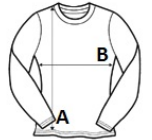

SIZE SPECIFICATION (CM)

	S	M	L	XL
Pcs./	50	50	50	50
Body Length (A)	62	64	66	68
Chest Width (B)	42	44	46	48