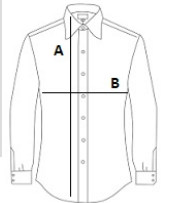

SIZE SPECIFICATION (CM)

	S	M	L	XL	2XL	3XL	4XL
Pcs./	20	20	20	20	20	20	20
Body Length (A)	76	77	78	79	81	82	84
Chest Width (B)	50	52	54	56	58	60	62
Neckline length	37-38	39-40	41-42	43-44	45-46	47-48	49-50