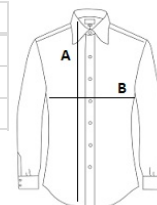

SIZE SPECIFICATION (CM)

	XS	S	M	L	XL	2XL
Pcs./	20	20	20	20	20	20
Body Length (A)	65	66	67	68	69	70
Chest Width (B)	41	44	47	48	50	52

COLORS:

☐ Light Blue
☒ Black
☐ White