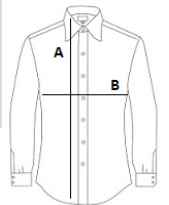

SO01427 SOL'S BLAKE WOMEN - LONG SLEEVE STRETCH SHIRT

SOL'S
the fair spirit

MAIN FEATURES120 g/m²**Quality**

97% cotton - 3% elastane

Style

Close-fitting cut

Long sleeves

Classic collar

1-button cuffs with bound slit

8 tone-on-tone button placket

Front and back darts

Suggested Decoration:

Digital printing (DTF), Embroidery, Flex, Heat transfer, Screen printing

Certifications:**Country Of Origin:**

Bangladesh

2026 : p. 253

2025 : p. 129

**SIZE SPECIFICATION (CM)**

	XS	S	M	L	XL	2XL
Pcs./	20	20	20	20	20	20
Body Length (A)	65	66	67	68	69	70
Chest Width (B)	41	44	47	48	50	52

**COLORS:**

Light Blue
 Black
 White