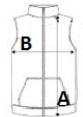

High collar, close-fitting cut

Tone-on-tone bias finishing at bottom

Suggested Decoration:

Flex, Heat transfer

Certifications:**Country Of Origin:**

China, Cambodia

2026 : p. 385

2025 : p. 325

**SIZE SPECIFICATION (CM)**

	S	M	L	XL	2XL	3XL
Pcs./	10	10	10	10	10	10
Body Length (A)	68	70	72	74	76	78
Chest Width (B)	55	57	59	61	63	65

**COLORS:**

Black
 Metal Grey
 Navy