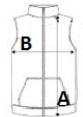

High collar, close-fitting cut

Tone-on-tone bias finishing at bottom

Suggested Decoration:

Flex, Heat transfer

Certifications:**Country Of Origin:**

China, Cambodia

2026 : p. 385

2025 : p. 325

**SIZE SPECIFICATION (CM)**

	S	M	L	XL	2XL
Pcs./	10	10	10	10	10
Body Length (A)	60	62	64	66	68
Chest Width (B)	47	49	51	53	55

**COLORS:**
 Black

 Metal Grey

 Navy