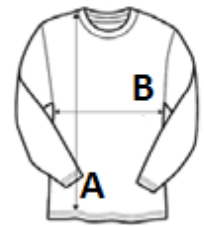

Round neck

Cut and sewn

Binding at collar

TARIFF CODE: 61099020

SUGGESTED DECORATION

Sublimation, Screen printing, Heat transfer, Flex, Embroidery

COUNTRY OF ORIGIN

Bangladesh

SIZE SPECIFICATION (CM)

	S	M	L	XL	2XL	3XL
Pcs./📦	50	50	50	50	50	50
Body Length (A)	70.00	72.00	74.00	76.00	77.00	78.00
Chest Width (B)	49.00	52.00	55.00	58.00	61.00	64.00

COLORS:

■ Black

■ French Navy

■ Aqua